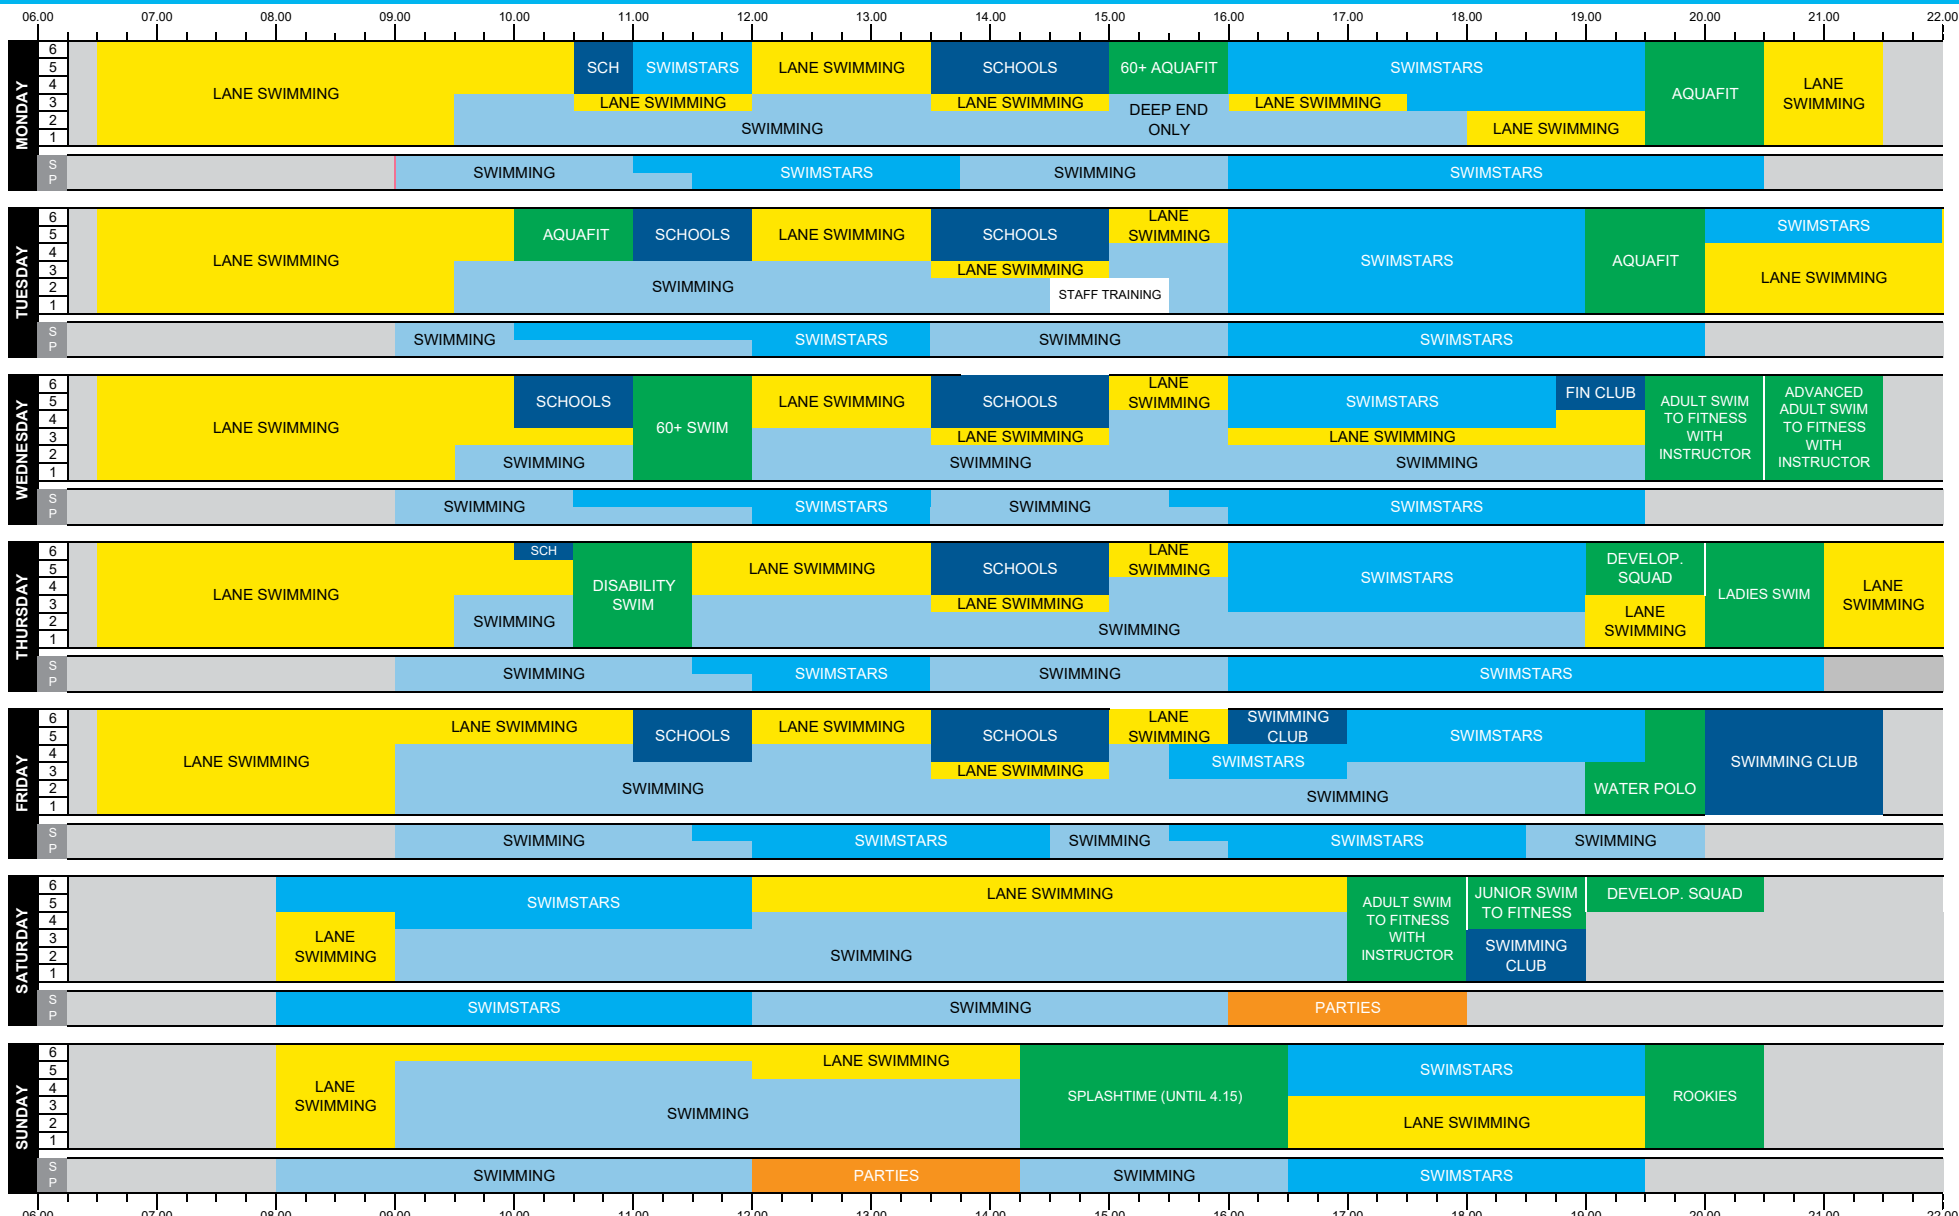

BRADLEY STOKE POOL TIMETABLE

From January 2019

KEY SP - Small Pool LANES SESSIONS SWIMMING SOCIAL SCHOOLS/CLUB SWIMSTARS PARTIES CLOSED