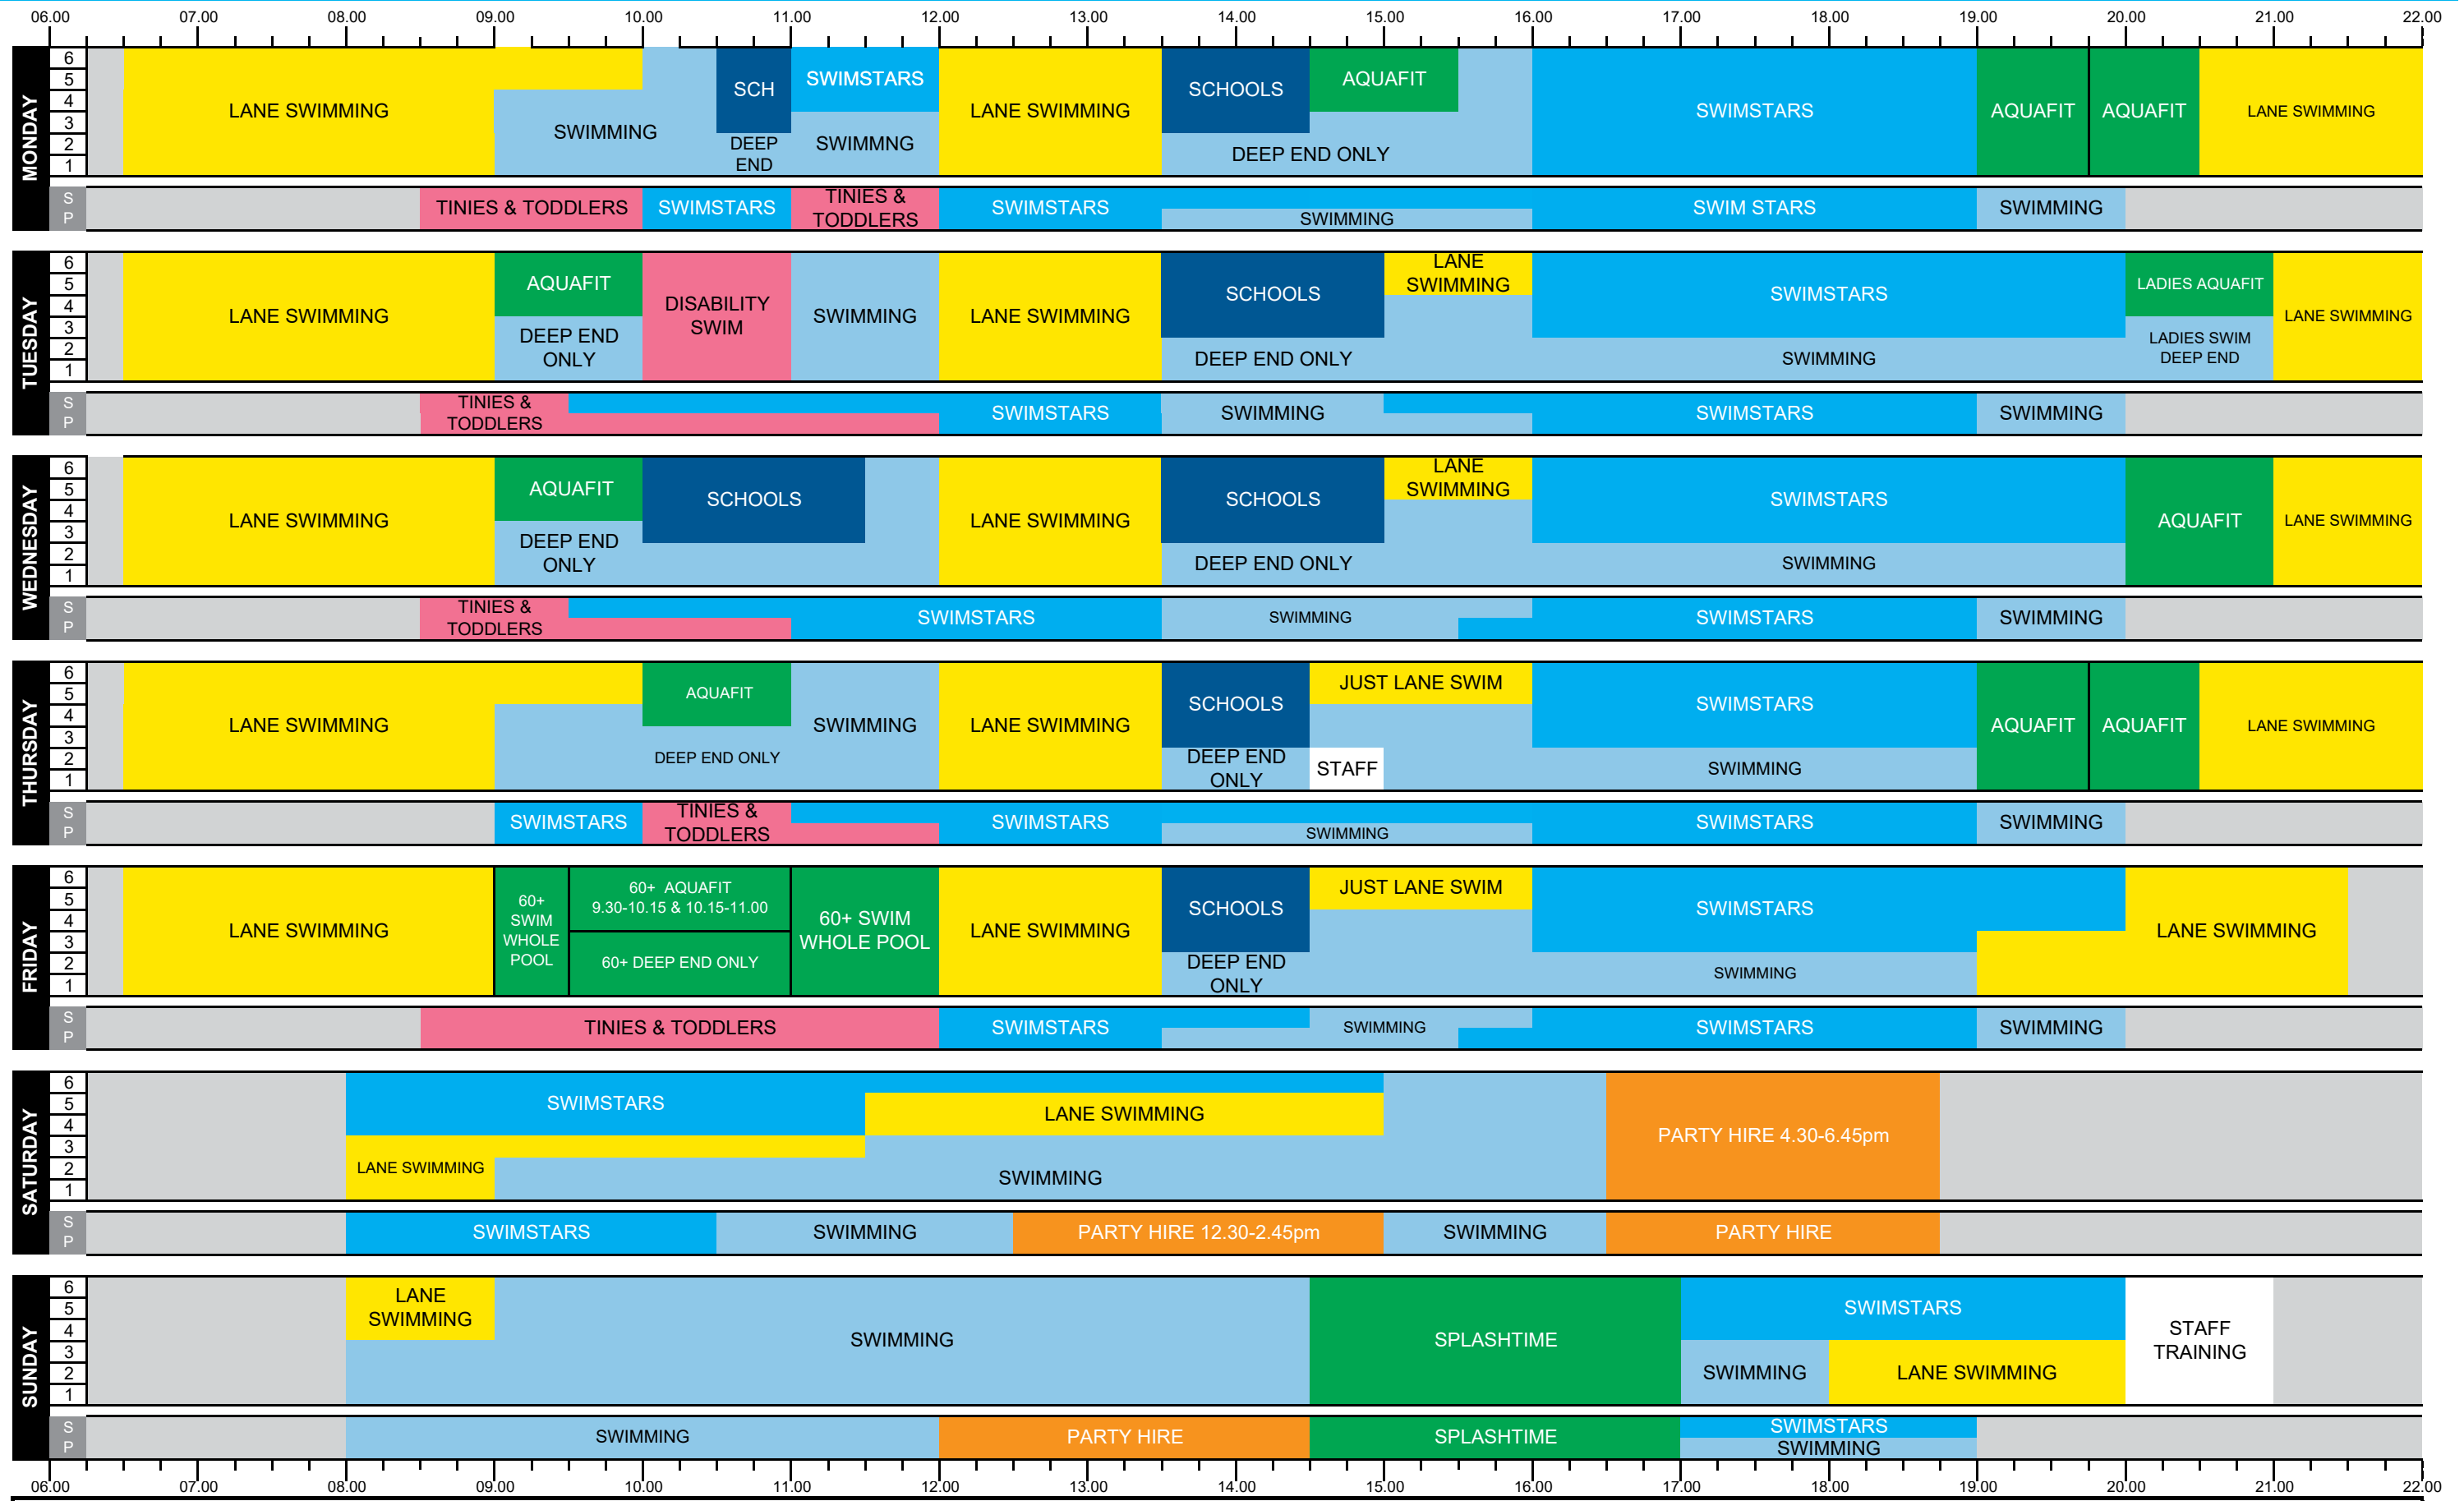

LONGWELL GREEN POOL TIMETABLE

From January 2019

KEY SP - Small Pool LANES SESSIONS SWIMMING SOCIAL SCHOOLS/CLUB SWIMSTARS PARTIES CLOSED