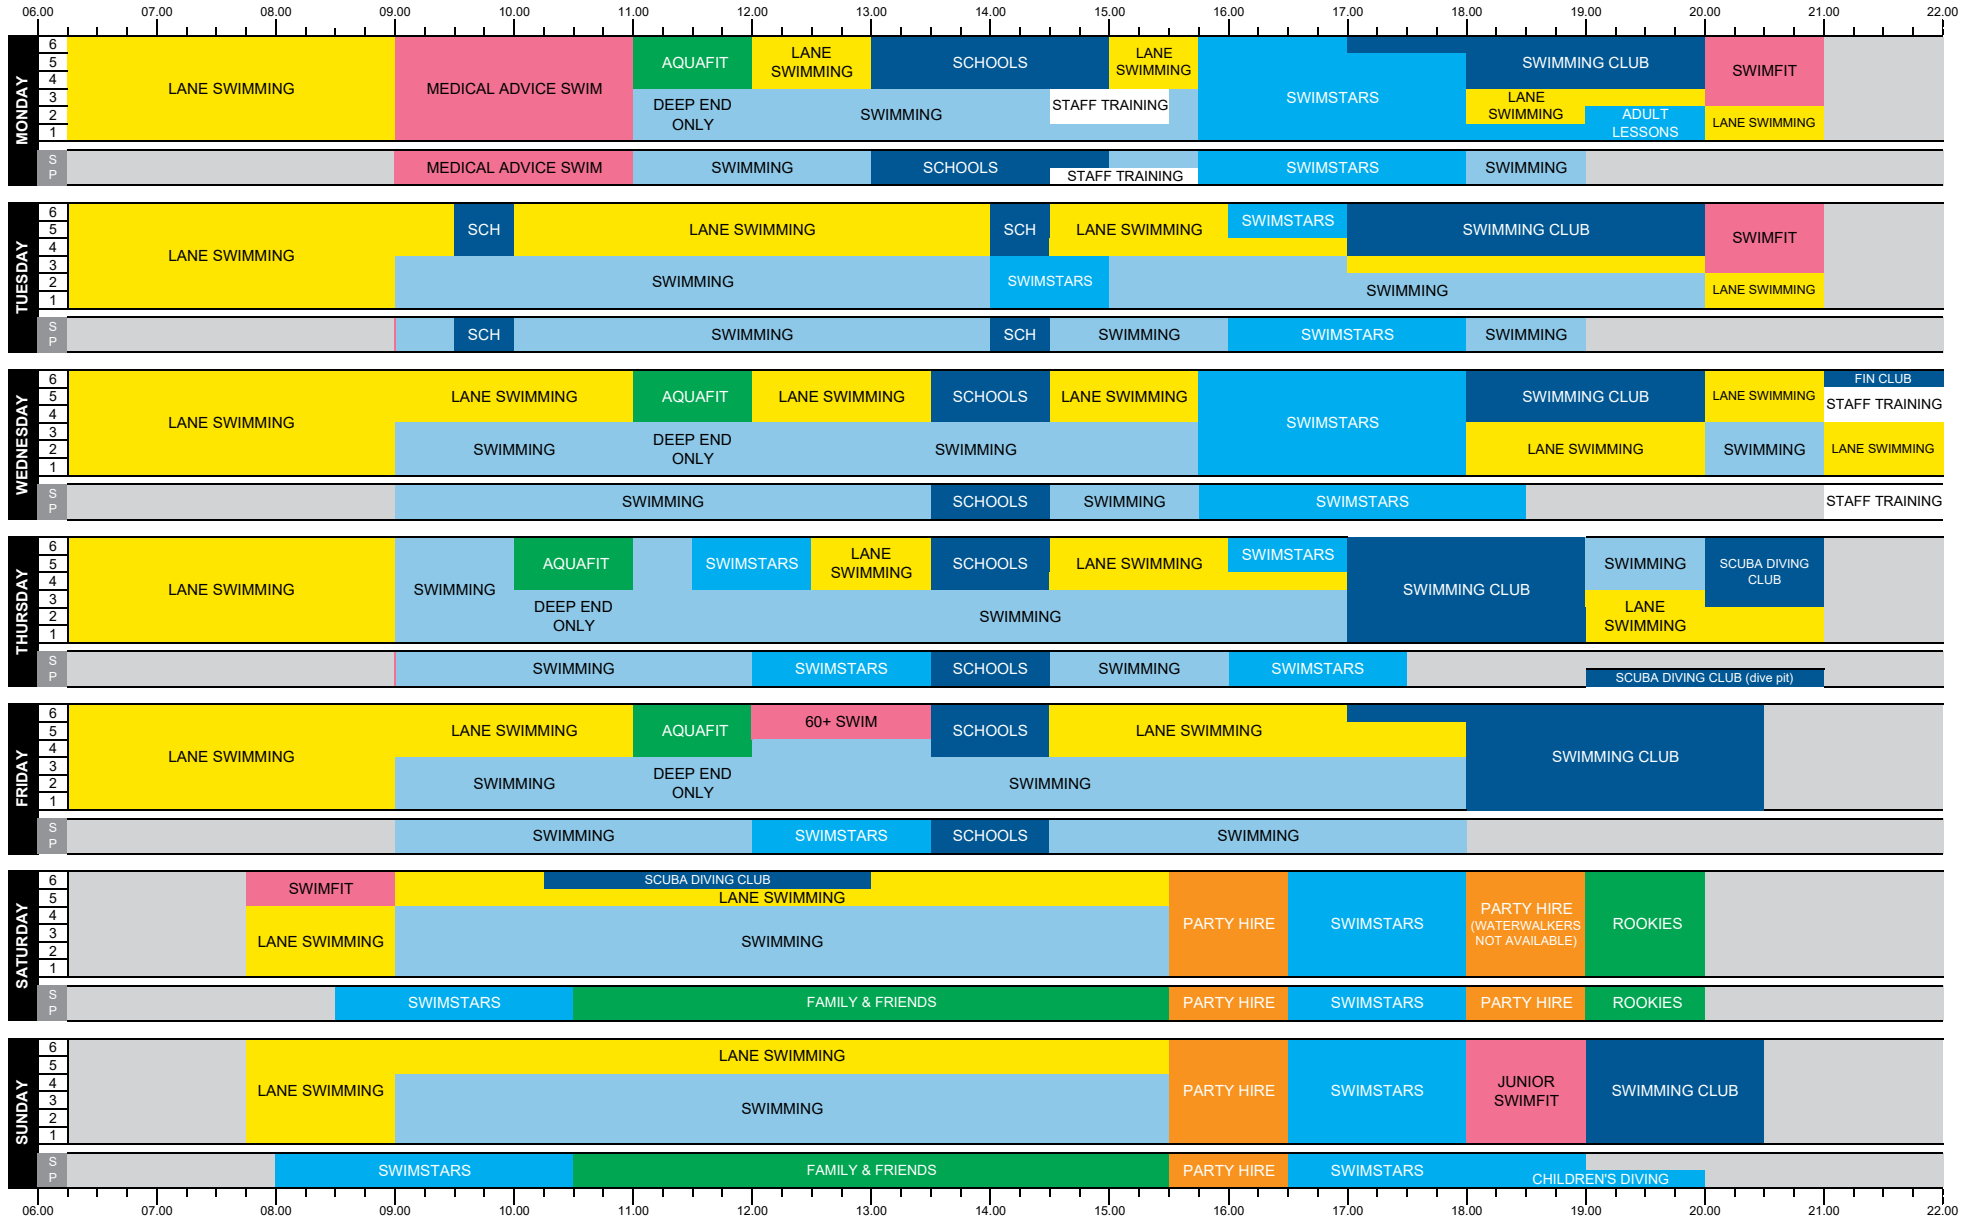

THORNBURY POOL TIMETABLE

From January 2019

KEY SP - Small Pool LANES SESSIONS SWIMMING SOCIAL SCHOOLS/CLUB SWIMSTARS PARTIES CLOSED