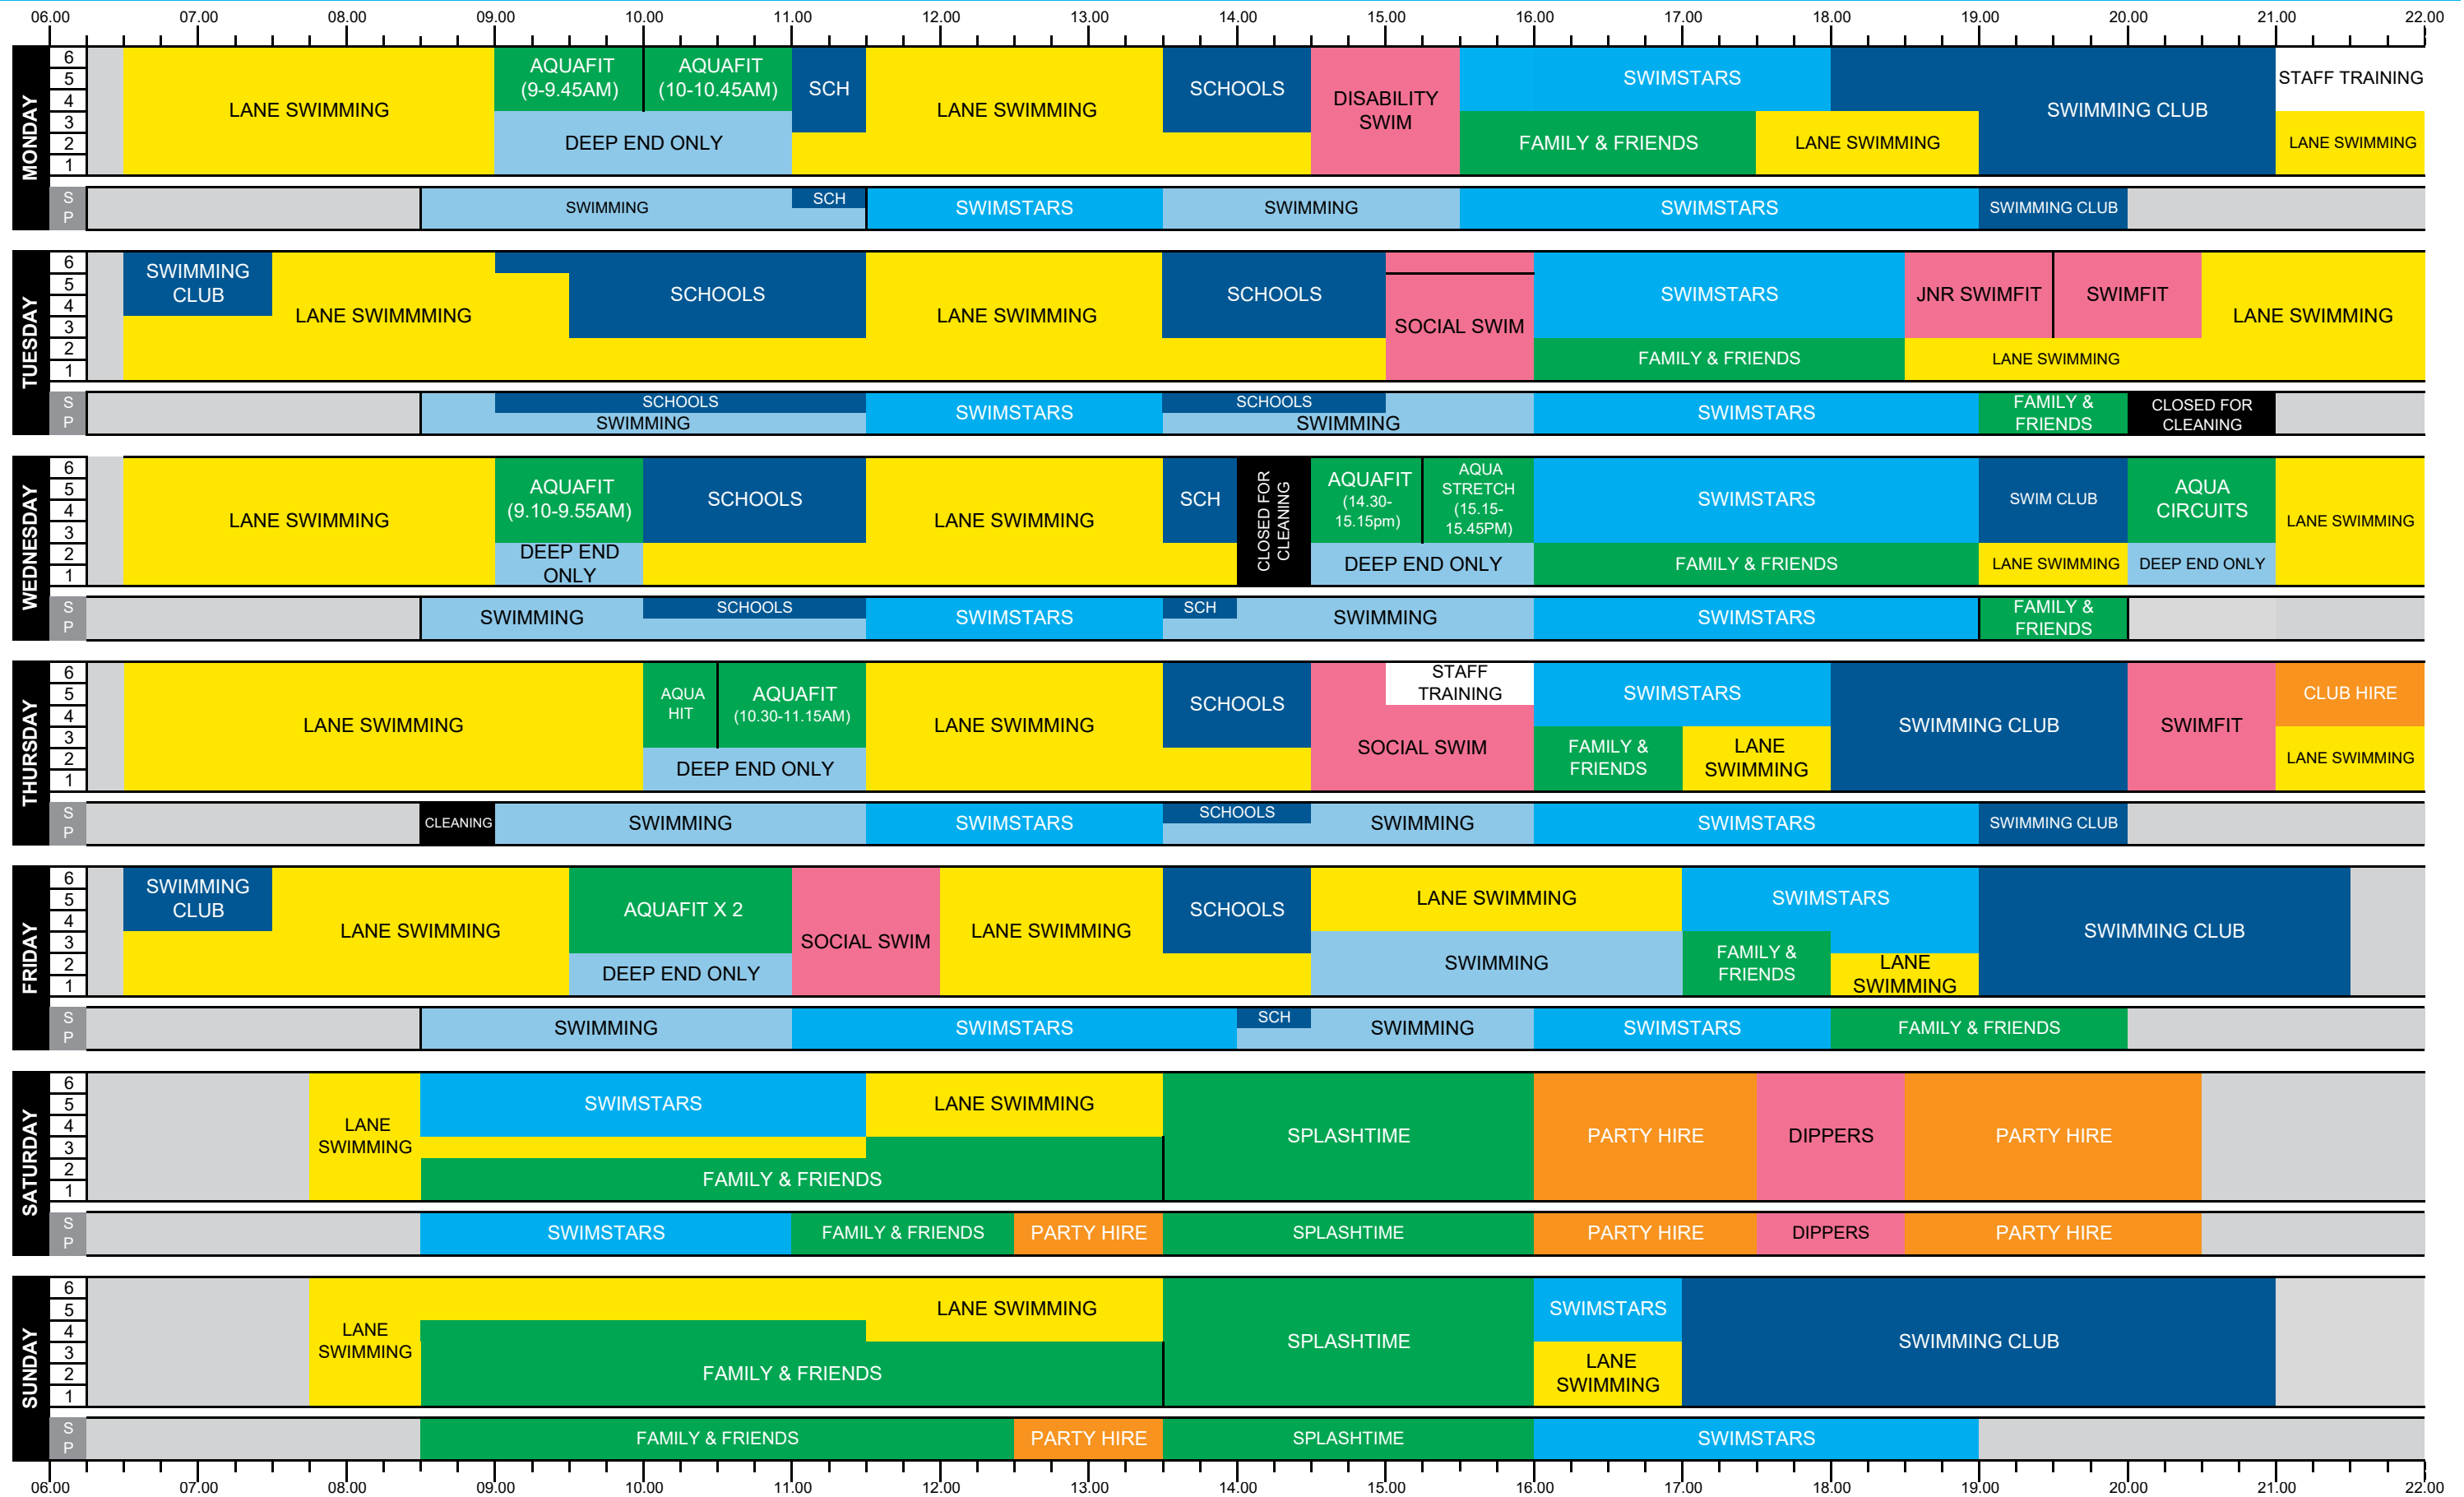

YATE POOL TIMETABLE

From January 2019

KEY SP - Small Pool LANES SESSIONS SWIMMING SOCIAL SCHOOLS/CLUB SWIMSTARS PARTIES CLOSED