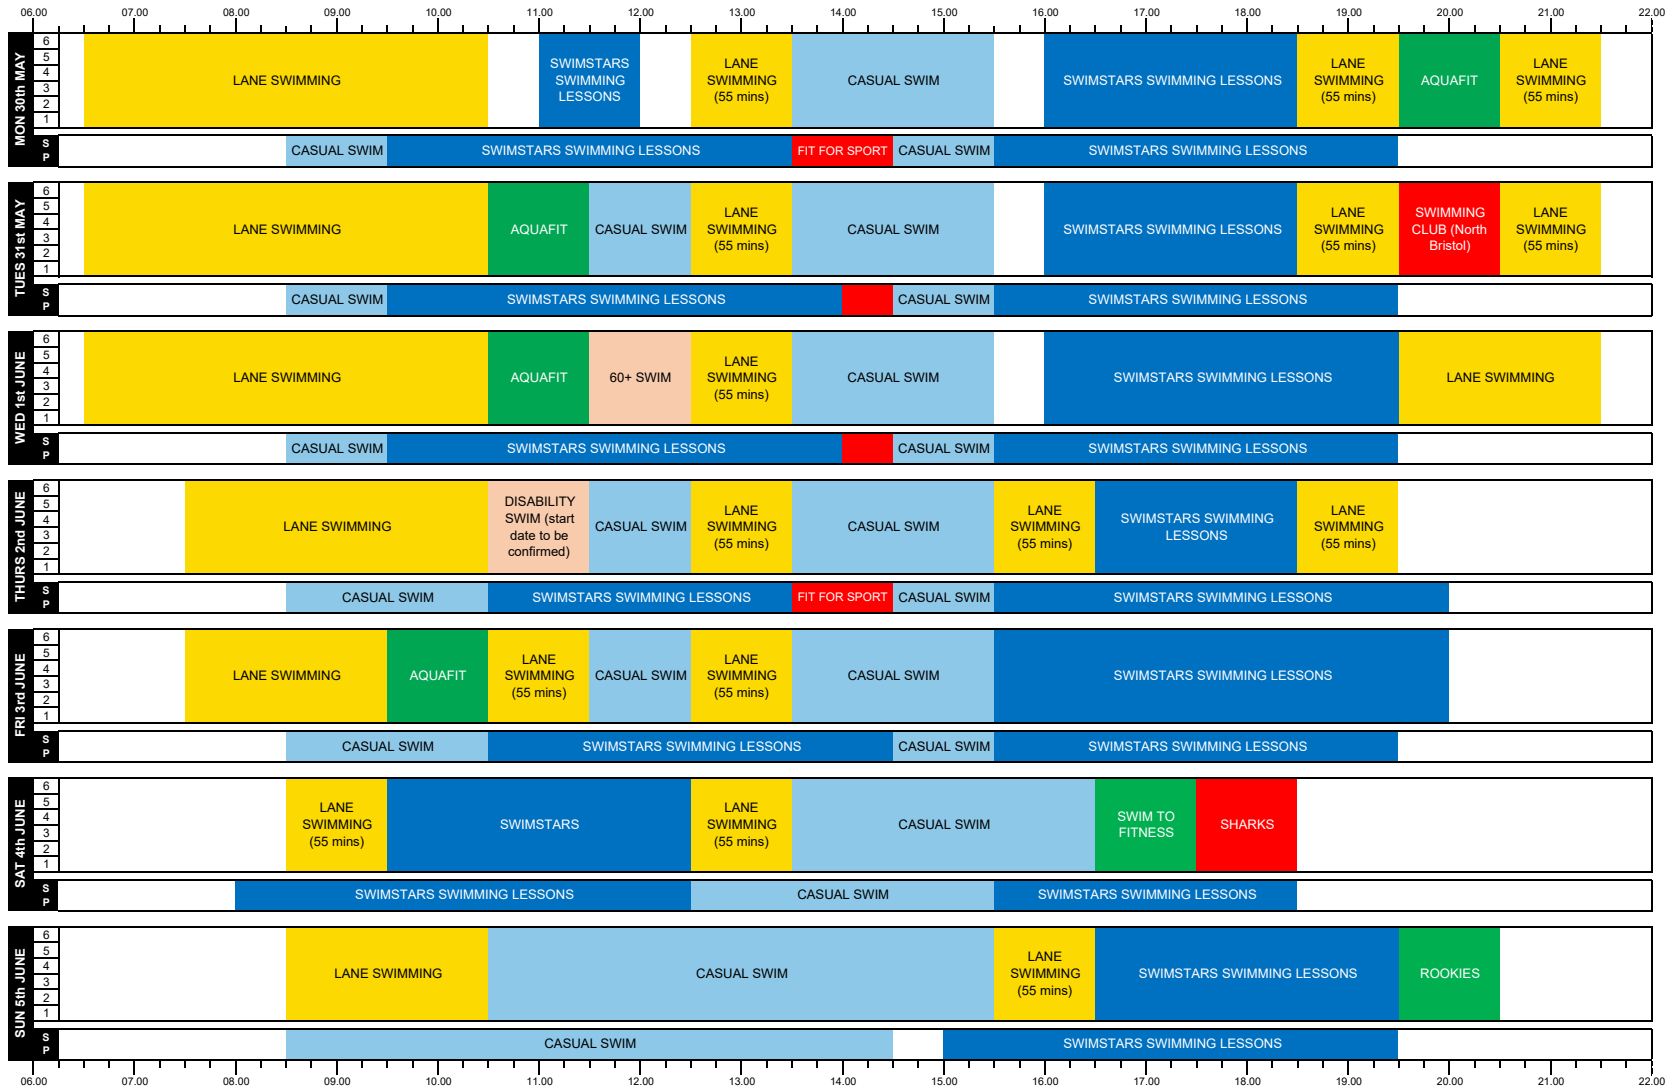

BRADLEY STOKE POOL TIMETABLE (SUMMER SCHOOL HOLIDAY)

Monday 25th July - Wednesday 31st August

Sessions can be booked in person, or in advance online at www.activecentres.org or by calling 0300 333 0300

KEY

S = SMALL POOL

LANES: Sessions run for 55 minutes (as stated above) or longer. Longer lane sessions also offer flexible arrival times, with last check-in 50-minutes before the session ends.

SESSIONS **CASUAL SWIM** **MEDICAL OR DISABILITY SWIM** **SCHOOLS** **CLUBS** **SWIMSTARS SWIMMING LESSONS**